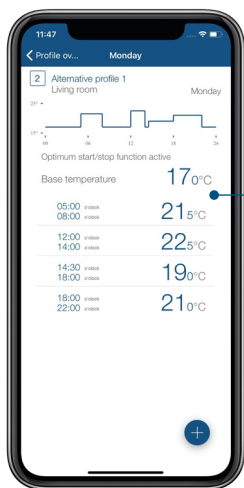

START NOW!

**REDUCE HEATING
COSTS, INCREASE
YOUR COMFORT**

Starter set Climate Control – WLAN

HmIP-SK12

The easy way into smart heating control: Time-controlled heating and detection of open windows during ventilation can save up to 30% of valuable energy. The heart of the smart home is formed by the flexible WLAN Access Point. It is simply connected to the wireless network via the Homematic IP app.

homematic 
Smart Living, Simply Exciting.

Individual heating profiles via the free Homematic IP app

EASY WAY INTO THE SMART HOME WORLD

Flexible extension to a comprehensive smart home is possible at any time thanks to the large Homematic IP product range.

For further technical details and information, please refer to the data sheet of the respective device.

COMFORT TEMPERATURE AT ALL TIMES

The room temperature is controlled according to the individual needs of the user: simply via app, whether at home or on the road, directly on the device or conveniently via voice control (via Amazon Alexa or Google Assistant).

MONITORING OF WINDOWS AND DOORS

Open windows and doors are detected by the window / door contact. The room temperature is immediately reduced to avoid any waste of energy. The individual comfort temperature is automatically set as soon as the window is closed.